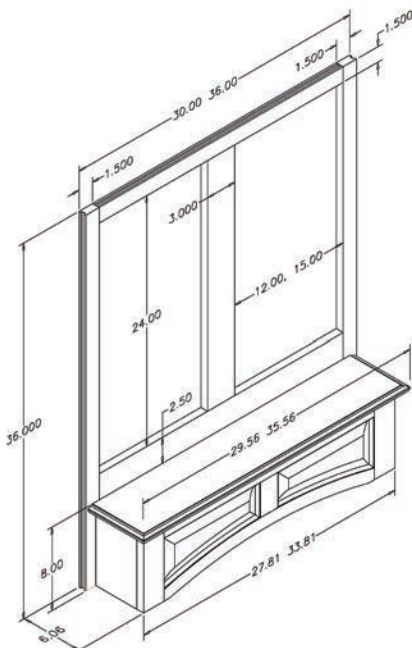

H36"

Arched Accent

- Available in 30" and 36" widths, arched valances
- Available in 36" height
- Available in maple, cherry, rift white oak, red oak and alder
- All surfaces sanded to 220 grit; ready to finish
- Simply attaches to adjacent cabinets
- Add cabinet doors or design panels above valance to create custom look (cabinet doors not included)
- An economical alternative to standalone hoods
- Includes a silver metallic powder-coated liner that accommodates all Broan ventilation offered by Omega National Products by Rev-A-Shelf®