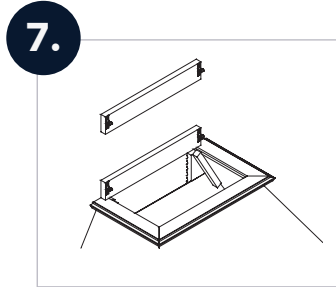

7. If using a chimney (sold separately), mount blocks to wall