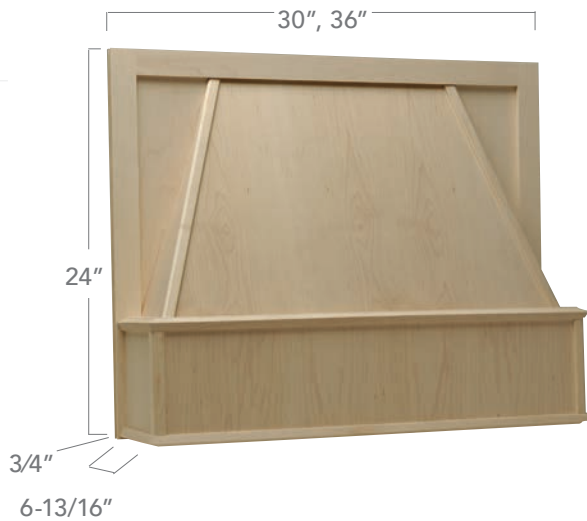

Select Series

- Available in 30" and 36" widths
- Available in maple, cherry, rift white oak, red oak, alder and paint-grade
- All surfaces sanded to 220 grit; ready to finish
- Features a 6" apron for flexibility of decoration and timeless style
- Includes a silver metallic powder-coated liner that accommodates all Broan ventilation offered by Omega National Products by Rev-A-Shelf®
- Mounts between wall cabinets