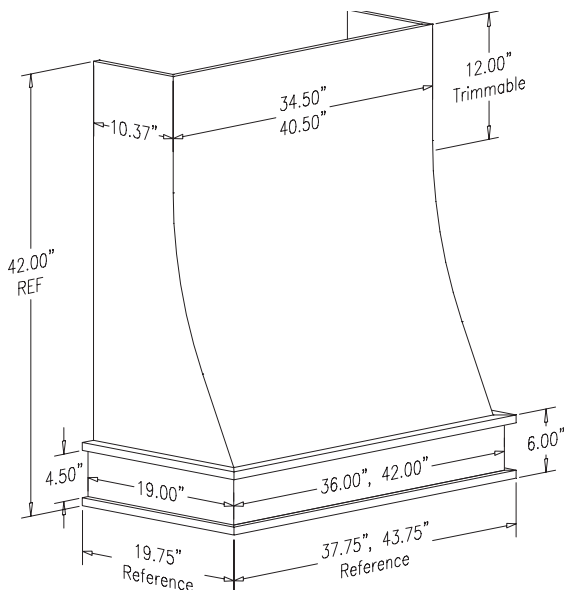

Waterfall

- Contemporary design with modern curves
- Designed for easy installation
- Available in 36" and 42" widths, 42" height
- Available in maple, cherry, rift white oak, red oak, alder and paint-grade
- All surfaces sanded to 220 grit; ready to finish
- Installs easily using our standard French cleat hanging system
- Includes a silver metallic powder-coated liner that accommodates all Broan ventilation offered by Omega National Products by Rev-A-Shelf®