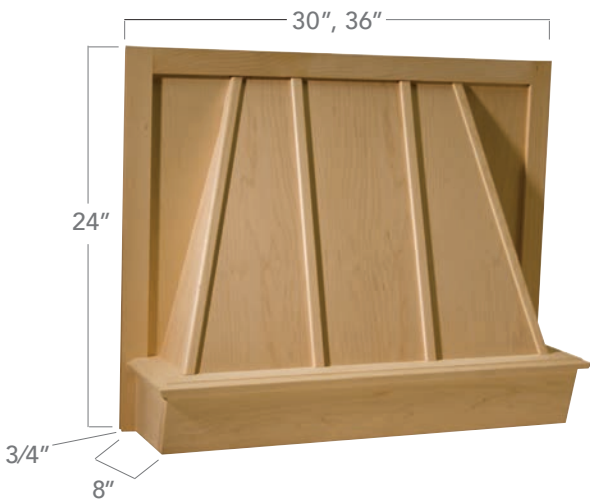

Omega Series

- Offers the timeless design your customers want
- Available in 30" and 36" widths
- Available in maple, cherry, rift white oak, red oak and alder
- All surfaces sanded to 220 grit; ready to finish
- Manufactured from solid wood and wood veneers
- Includes a silver metallic powder-coated liner that accommodates all Broan ventilation offered by Omega National Products by Rev-A-Shelf®
- Mounts between wall cabinets

30" Omega Series Canopy

Omega Series Range Hood W30"

PRODUCT	SPECIES	SLP
R1130SMB1MUF1	Maple	$567.25
R1130SMB1CUF1	Cherry	$629.00
R1130SMB17UF1	Rift White Oak	$629.00
R1130SMB1OUF1	Red Oak	$530.30
R1130SMB1QUF1	Alder	$585.80

Omega Series Range Hood W36"

PRODUCT	SPECIES	SLP
R1136SMB1MUF1	Maple	$661.95
R1136SMB1CUF1	Cherry	$722.60
R1136SMB17UF1	Rift White Oak	$722.60
R1136SMB1OUF1	Red Oak	$619.35
R1136SMB1QUF1	Alder	$655.45