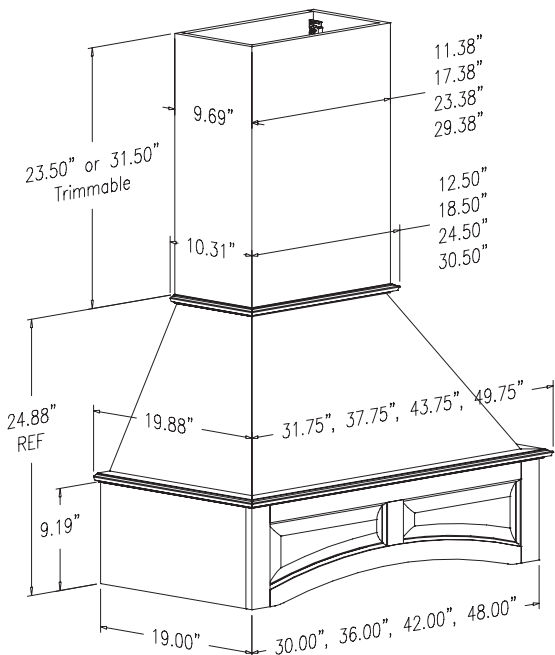

Signature Arched Raised Panel

- Designed with raised panel valance
- Available in 30", 36", 42" and 48" widths
- Available in maple, cherry, rift white oak, red oak and alder
- All surfaces sanded to 220 grit; ready to finish
- Installs easily using our standard French cleat hanging system
- Includes a silver metallic powder-coated liner that accommodates all Broan ventilation offered by Omega National Products by Rev-A-Shelf®

36" Signature Arched Valance w/ Chimney (sold separately)

Designed for easy installation, featuring a removable, matching, trimmable chimney (sold separately - page 20)

Signature Arched Raised Panel Range Hood W30"

PRODUCT	SPECIES	SLP
R2630SMB1MUF1	Maple	$1284.55
R2630SMB1CUF1	Cherry	$1373.50
R2630SMB17UF1	Rift White Oak	$1373.50
R2630SMB1OUF1	Red Oak	$1209.80
R2630SMB1QUF1	Alder	$1316.55

Signature Arched Raised Panel Range Hood W36"

PRODUCT	SPECIES	SLP
R2636SMB1MUF1	Maple	$1320.10
R2636SMB1CUF1	Cherry	$1409.05
R2636SMB17UF1	Rift White Oak	$1409.05
R2636SMB1OUF1	Red Oak	$1245.38
R2636SMB1QUF1	Alder	$1352.15

Signature Arched Raised Panel Range Hood W42"

PRODUCT	SPECIES	SLP
R2642SMB1MUF1	Maple	$1377.70
R2642SMB1CUF1	Cherry	$1425.25
R2642SMB17UF1	Rift White Oak	$1425.25
R2642SMB1OUF1	Red Oak	$1305.35
R2642SMB1QUF1	Alder	$1409.45

Signature Arched Raised Panel Range Hood W48"

PRODUCT	SPECIES	SLP
R2648SMB1MUF1	Maple	$1420.30
R2648SMB1CUF1	Cherry	$1528.45
R2648SMB17UF1	Rift White Oak	$1528.45
R2648SMB1OUF1	Red Oak	$1325.60
R2648SMB1QUF1	Alder	$1508.65