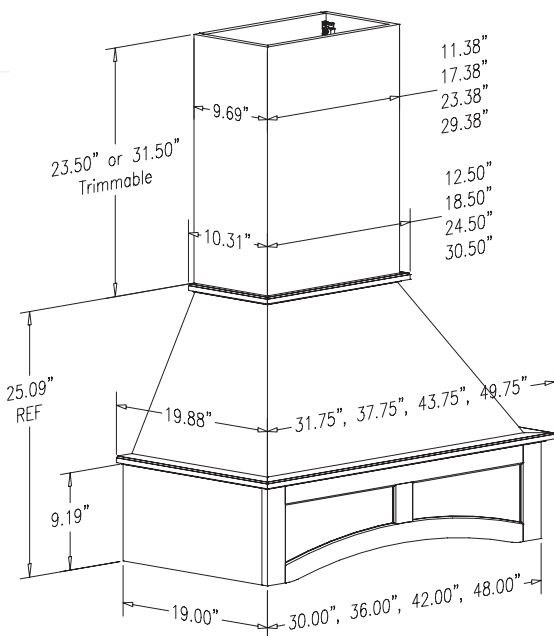

Signature Craftsman Arched

- Designed with flat panel valance
- Available in 30", 36", 42" and 48" widths
- Available in maple, cherry rift white oak, red oak and alder
- All surfaces sanded to 220 grit; ready to finish
- Installs easily using our standard French cleat hanging system
- Includes a silver metallic powder-coated liner that accommodates all Broan ventilation offered by Omega National Products by Rev-A-Shelf®

36" Signature Craftsman Arched Flat Panel Valance with Chimney (sold separately)

Designed for easy installation, featuring a removable, matching, trimmable chimney (sold separately - page 20)

Signature Craftsman Arched Range Hood W30"

PRODUCT	SPECIES	SLP
R2830SMB1MUF1	Maple	$1125.10
R2830SMB1CUF1	Cherry	$1186.10
R2830SMB17UF1	Rift White Oak	$1186.10
R2830SMB1OUF1	Red Oak	$1118.30
R2830SMB1QUF1	Alder	$1186.10

Signature Craftsman Arched Range Hood W36"

PRODUCT	SPECIES	SLP
R2836SMB1MUF1	Maple	$1191.00
R2836SMB1CUF1	Cherry	$1270.65
R2836SMB17UF1	Rift White Oak	$1270.65
R2836SMB1OUF1	Red Oak	$1188.25
R2836SMB1QUF1	Alder	$1270.65

Signature Craftsman Arched Range Hood W42"

PRODUCT	SPECIES	SLP
R2842SMB1MUF1	Maple	$1291.15
R2842SMB1CUF1	Cherry	$1381.65
R2842SMB17UF1	Rift White Oak	$1381.65
R2842SMB1OUF1	Red Oak	$1202.30
R2842SMB1QUF1	Alder	$1381.65

Signature Craftsman Arched Range Hood W48"

PRODUCT	SPECIES	SLP
R2848SMB1MUF1	Maple	$1338.20
R2848SMB1CUF1	Cherry	$1431.25
R2848SMB17UF1	Rift White Oak	$1431.25
R2848SMB1OUF1	Red Oak	$1237.95
R2848SMB1QUF1	Alder	$1431.25