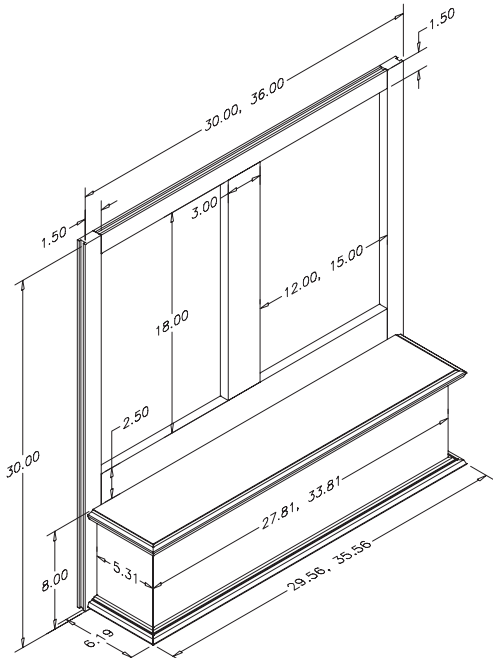

H30"

Straight Accent

- Available in 30" and 36" widths, straight valances
- Available in 30" height
- Available in maple, cherry, rift white oak, red oak and alder
- All surfaces sanded to 220 grit; ready to finish
- Simply attaches to adjacent cabinets
- Add cabinet doors or design panels above valance to create custom look (cabinet doors not included)
- An economical alternative to standalone hoods
- Includes a silver metallic powder-coated liner that accommodates all Broan ventilation offered by Omega National Products by Rev-A-Shelf®

30" Straight Accent Canopy