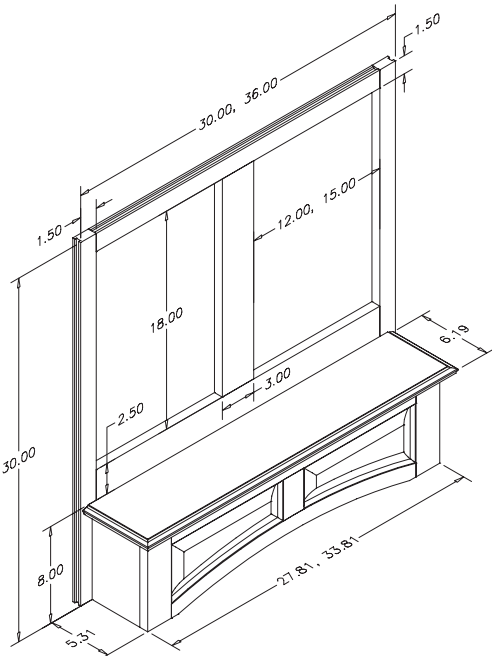

H30"

Arched Accent

- Available in 30" and 36" widths, arched valances
- Available in 30" height
- Available in maple, cherry, rift white oak, red oak and alder
- All surfaces sanded to 220 grit; ready to finish
- Simply attaches to adjacent cabinets
- Add cabinet doors or design panels above valance to create custom look (cabinet doors not included)
- An economical alternative to standalone hoods
- Includes a silver metallic powder-coated liner that accommodates all Broan ventilation offered by Omega National Products by Rev-A-Shelf®

30" Arched Accent Canopy

Arched Accent Range Hood W30" x H30"

PRODUCT	SPECIES	SLP
R5130SMB1MUF1	Maple	$527.05
R5130SMB1CUF1	Cherry	$595.85
R5130SMB17UF1	Rift White Oak	$595.85
R5130SMB1OUF1	Red Oak	$480.00
R5130SMB1QUF1	Alder	$590.80

Arched Accent Range Hood W36" x H30"

PRODUCT	SPECIES	SLP
R5136SMB1MUF1	Maple	$634.45
R5136SMB1CUF1	Cherry	$694.90
R5136SMB17UF1	Rift White Oak	$694.90
R5136SMB1OUF1	Red Oak	$600.90
R5136SMB1QUF1	Alder	$701.60