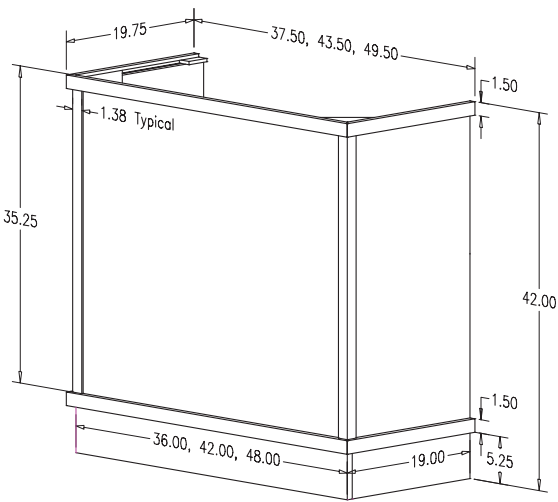

Modern Range Hood Straight

- Perfect for today's transitional/ contemporary styling in the kitchen
- Available in 36", 42" and 48" widths
- Available in maple, cherry, rift white oak, red oak and alder
- All surfaces sanded to 220 grit; ready to finish
- Installs easily using our standard French cleat hanging system
- Includes a silver metallic powder-coated liner that accommodates all Broan ventilation offered by Omega National Products by Rev-A-Shelf®