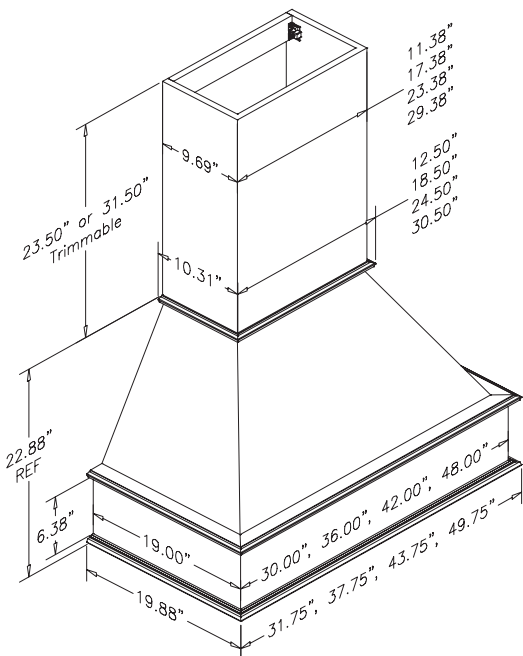

Signature Straight

- Perfect for today's transitional/ contemporary styling in the kitchen
- Available in 30", 36", 42" and 48" widths
- Available in maple, cherry, rift white oak, red oak, alder and paint-grade
- All surfaces sanded to 220 grit; ready to finish
- Installs easily using our standard French cleat hanging system
- Includes a silver metallic powder-coated liner that accommodates all Broan ventilation offered by Omega National Products by Rev-A-Shelf®

36" Signature Straight Valance w/ Chimney (sold separately)

Designed for easy installation, featuring a removable, matching, trimmable chimney (sold separately - page 20)

Signature Straight Range Hood W30"

PRODUCT	SPECIES	SLP
R2130SMB1MUF1	Maple	$1181.35
R2130SMB1CUF1	Cherry	$1245.40
R2130SMB17UF1	Rift White Oak	$1245.40
R2130SMB1OUF1	Red Oak	$1174.25
R2130SMB1QUF1	Alder	$1174.25
R2130SMB1XUF1	Paint-Grade	$888.40

Signature Straight Range Hood W36"

PRODUCT	SPECIES	SLP
R2136SMB1MUF1	Maple	$1250.55
R2136SMB1CUF1	Cherry	$1334.20
R2136SMB17UF1	Rift White Oak	$1334.20
R2136SMB1OUF1	Red Oak	$1247.65
R2136SMB1QUF1	Alder	$1255.50
R2136SMB1XUF1	Paint-Grade	$968.35

Signature Straight Range Hood W42"

PRODUCT	SPECIES	SLP
R2142SMB1MUF1	Maple	$1355.70
R2142SMB1CUF1	Cherry	$1450.75
R2142SMB17UF1	Rift White Oak	$1450.75
R2142SMB1OUF1	Red Oak	$1262.45
R2142SMB1QUF1	Alder	$1365.25
R2142SMB1XUF1	Paint-Grade	$1060.55

Signature Straight Range Hood W48"

PRODUCT	SPECIES	SLP
R2148SMB1MUF1	Maple	$1405.07
R2148SMB1CUF1	Cherry	$1502.85
R2148SMB17UF1	Rift White Oak	$1502.85
R2148SMB1OUF1	Red Oak	$1299.85
R2148SMB1QUF1	Alder	$1410.75
R2148SMB1XUF1	Paint-Grade	$1122.00