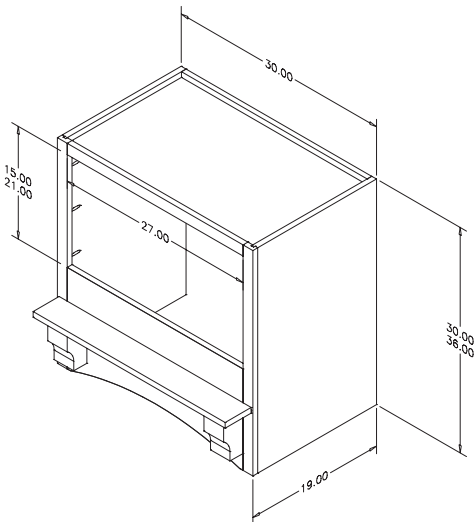

Signature Mantel Range Hood

- Available in 30" or 36" widths and 30" or 36" heights
- Available in maple, cherry and red oak
- All surfaces sanded to 220 grit; ready to finish
- Includes 4" deep mantel shelf with corbels
- Shelf and corbels come attached
- Add doors of any style to match your kitchen design
- Includes a silver metallic powder-coated liner that accommodates all Broan ventilation offered by Omega National Products by Rev-A-Shelf®

Note: this hood attaches using standard cabinet mounting methods

30" Signature Mantel Range Hood

Signature Mantel Range Hood W30" x H30"

PRODUCT	SPECIES	SLP
R09B30SMB1MUF1	Maple	$1297.75
R09B30SMB1CUF1	Cherry	$1303.50
R09B30SMB1OUF1	Red Oak	$1249.85

Signature Mantel Range Hood W30" x H36"

PRODUCT	SPECIES	SLP
R09C30SMB1MUF1	Maple	$1378.50
R09C30SMB1CUF1	Cherry	$1376.30
R09C30SMB1OUF1	Red Oak	$1315.90

Signature Mantel Range Hood W36" x H30"

PRODUCT	SPECIES	SLP
R09B36SMB1MUF1	Maple	$1342.75
R09B36SMB1CUF1	Cherry	$1355.00
R09B36SMB1OUF1	Red Oak	$1295.00

Signature Mantel Range Hood W36" x H36"

PRODUCT	SPECIES	SLP
R09C36SMB1MUF1	Maple	$1423.30
R09C36SMB1CUF1	Cherry	$1429.00
R09C36SMB1OUF1	Red Oak	$1361.75