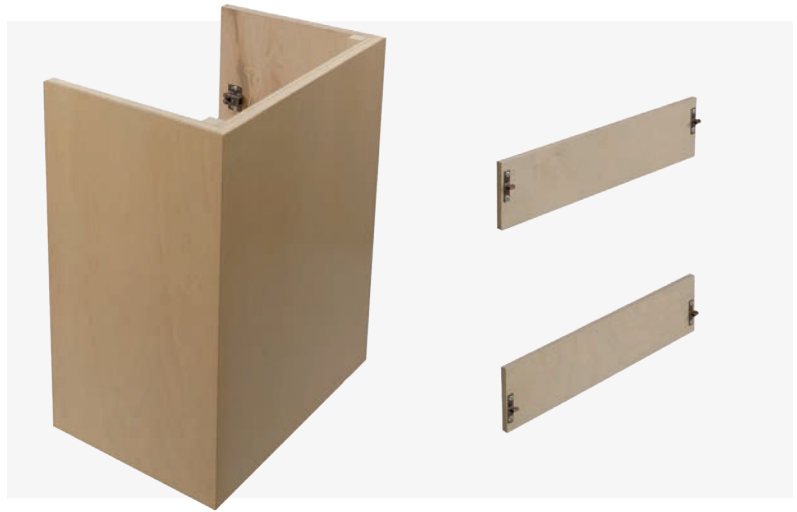

Signature Series Chimneys

- Designed to fit Signature Series and Euro Wood Range Hoods (sold separately)
- Available in 30", 36", 42" and 48" widths
- Available in maple, cherry, rift white oak, red oak, alder and paint-grade
- All surfaces sanded to 220 grit; ready to finish
- Available in Standard (23-1/2") or Tall (31-1/2") heights
- Includes (1) Signature Series Chimney and (2) Chimney Mounting Boards
- Chimneys are trimmable to desired height
- Designed to fit Signature Series and Euro Wood Range Hoods up to 42" widths (sold separately)

(1) Signature Series Chimney

+

(2) Chimney Mounting Boards

Signature/Euro Hood Chimney W30"

STANDARD PART # 23-1/2"H	SLP	TALL PART # - 31-1/2"H	SLP	SPECIES
RCH30MUF1	$245.55	RCHT30MUF1	$271.70	Maple
RCH30CUF1	$249.25	RCHT30CUF1	$271.95	Cherry
RCH307UF1	$249.25	RCHT307UF1	$271.95	Rift White Oak
RCH30OUF1	$229.90	RCHT30OUF1	$245.00	Red Oak
RCH30QUF1	$249.90	RCHT30QUF1	$271.95	Alder
RCH30XUF1	$187.50	RCHT30XUF1	$225.00	Paint-Grade

Signature/Euro Hood Chimney W36"

STANDARD PART # 23-1/2"H	SLP	TALL PART # - 31-1/2"H	SLP	SPECIES
RCH36MUF1	$248.60	RCHT36MUF1	$321.90	Maple
RCH36CUF1	$263.25	RCHT36CUF1	$326.50	Cherry
RCH367UF1	$263.25	RCHT367UF1	$326.50	Rift White Oak
RCH36OUF1	$239.90	RCHT36OUF1	$301.10	Red Oak
RCH36QUF1	$266.50	RCHT36QUF1	$319.80	Alder
RCH36XUF1	$199.85	RCHT36XUF1	$267.50	Paint-Grade

Signature/Euro Hood Chimney W42"

STANDARD PART # 23-1/2"H	SLP	TALL PART # - 31-1/2"H	SLP	SPECIES
RCH42MUF1	$278.45	RCHT42MUF1	$329.80	Maple
RCH42CUF1	$287.10	RCHT42CUF1	$334.40	Cherry
RCH427UF1	$287.10	RCHT427UF1	$334.40	Rift White Oak
RCH42OUF1	$259.55	RCHT42OUF1	$309.00	Red Oak
RCH42QUF1	$290.90	RCHT42QUF1	$327.65	Alder
RCH42XUF1	$236.70	RCHT42XUF1	$276.70	Paint-Grade

Signature Hood Chimney W48" *

STANDARD PART # 23-1/2"H	SLP	TALL PART # - 31-1/2"H	SLP	SPECIES
RCH48MUF1	$300.35	RCHT48MUF1	$391.10	Maple
RCH48CUF1	$310.35	RCHT48CUF1	$413.60	Cherry
RCH487UF1	$310.35	RCHT487UF1	$413.60	Rift White Oak
RCH48OUF1	$278.70	RCHT48OUF1	$375.45	Red Oak
RCH48QUF1	$314.70	RCHT48QUF1	$403.40	Alder
RCH48XUF1	$255.15	RCHT48XUF1	$319.70	Paint-Grade

Size Not Available for Euro Hoods*