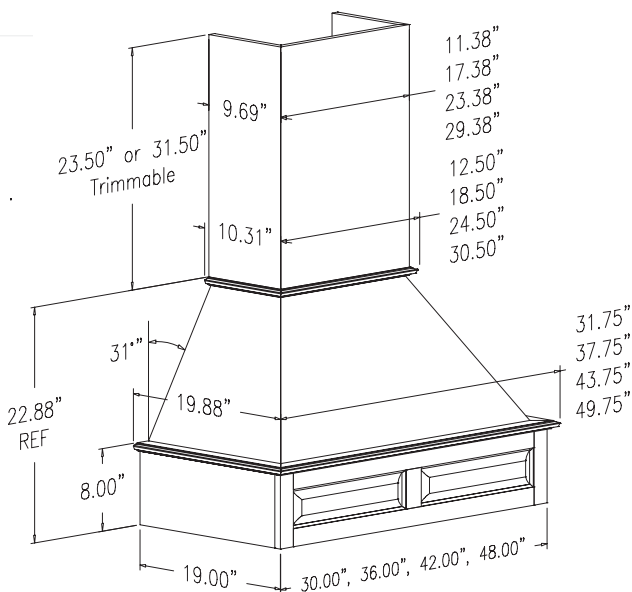

Signature Straight Raised Panel

- Designed with raised panel valance
- Available in 30", 36", 42" and 48" widths
- Available in maple, cherry, rift white oak, red oak and alder; ready to finish
- Installs easily using our standard French cleat hanging system
- Includes a silver metallic powder-coated liner that accommodates all Broan ventilation offered by Omega National Products by Rev-A-Shelf®

36" Signature Straight Valance w/
Chimney (sold separately)

Designed for easy installation, featuring a removable, matching, trimmable chimney (sold separately - page 20)

Signature Straight Raised Panel Range Hood W30"

PRODUCT	SPECIES	SLP
R21B30SMB1MUF1	Maple	$1421.00
R21B30SMB1CUF1	Cherry	$1421.00
R21B30SMB17UF1	Rift White Oak	$1421.00
R21B30SMB1OUF1	Red Oak	$1377.50
R21B30SMB1QUF1	Alder	$1421.00

Signature Straight Raised Panel Range Hood W36"

PRODUCT	SPECIES	SLP
R21B36SMB1MUF1	Maple	$1447.10
R21B36SMB1CUF1	Cherry	$1438.40
R21B36SMB17UF1	Rift White Oak	$1438.40
R21B36SMB1OUF1	Red Oak	$1403.60
R21B36SMB1QUF1	Alder	$1438.40

Signature Straight Raised Panel Range Hood W42"

PRODUCT	SPECIES	SLP
R21B42SMB1MUF1	Maple	$1566.00
R21B42SMB1CUF1	Cherry	$1624.00
R21B42SMB17UF1	Rift White Oak	$1624.00
R21B42SMB1OUF1	Red Oak	$1537.00
R21B42SMB1QUF1	Alder	$1624.00

Signature Straight Raised Panel Range Hood W48"

PRODUCT	SPECIES	SLP
R21B48SMB1MUF1	Maple	$1667.50
R21B48SMB1CUF1	Cherry	$1711.00
R21B48SMB17UF1	Rift White Oak	$1711.00
R21B48SMB1OUF1	Red Oak	$1647.20
R21B48SMB1QUF1	Alder	$1711.00