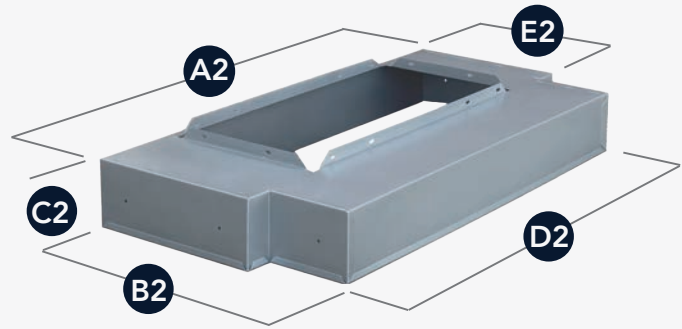

# BROAN® Liners

Opening is W19-1/2" x D10-1/4"