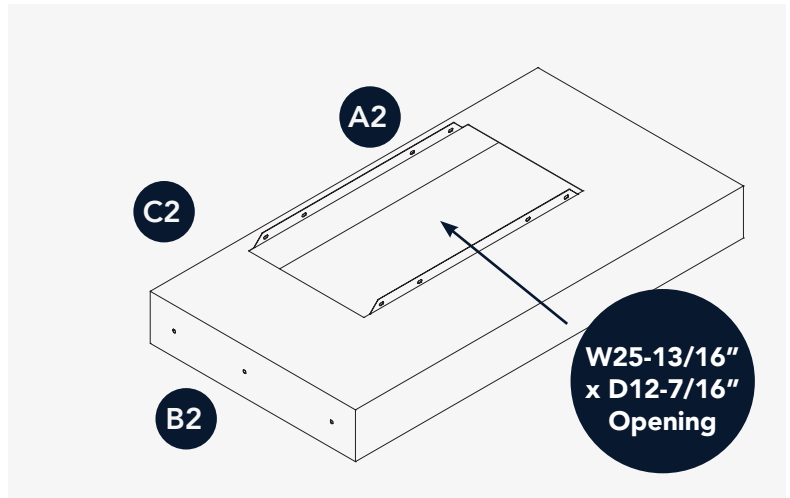

Sirius Ventilation Liners

- Designed for custom applications
- 6" deep
- Crafted from 20-gauge restaurant-grade stainless steel
- Clear powder coat for easy cleaning
- Recommended for 48" and larger cooktops
- Mounting flanges included

Liners Specifically Designed for Sirius 960CFM Ventilator

PRODUCT	DESCRIPTION	A2	B2	C2	SLP
09080AS336SM1	Liner 36" Arched	34-7/16"	18-3/16"	6"	$248.10
09080AS342SM1	Liner 42" Arched	40-7/16"	18-3/16"	6"	$262.45
09080AS348SM1	Liner 48" Arched	46-7/16"	18-3/16"	6"	$257.80
09081SS36SM1	Liner 36" Straight	34-7/16"	18-3/16"	4"	$240.10
09081SS42SM1	Liner 42" Straight	28-1/2"	18-3/16"	4"	$257.60
09081SS48SM1	Liner 48" Straight	46-7/16"	18-3/16"	4"	$267.90