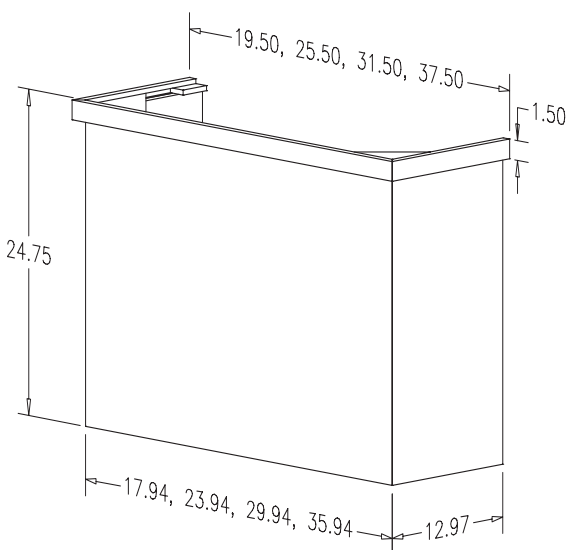

Modern Tapered Hood Chimney

- Designed to fit Modern Tapered Hood Chimney (sold separately)
- Available in 30", 36", 42" and 48" widths
- Available in Standard (24-3/4") height
- Available in maple, cherry, rift white oak, red oak, alder and paint-grade
- All surfaces sanded to 220 grit; ready to finish
- Includes (1) Modern Tapered Hood Chimney and (2) Chimney Mounting Boards
- Chimneys are trimmable to desired height

(1) Modern Tapered Hood Chimney

Modern Tapered Hood Chimney W30"

STANDARD PART # 24-3/4"H	SPECIES	SLP
RCH29T030MUF1	Maple	$545.20
RCH29T030CUF1	Cherry	$556.80
RCH29T0307UF1	Rift White Oak	$556.80
RCH29T030OUF1	Red Oak	$551.00
RCH29T030QUF1	Alder	$580.00
RCH29T030XUF1	Paint-Grade	$458.20

Modern Tapered Hood Chimney W36"

STANDARD PART # 24-3/4"H	SPECIES	SLP
RCH29T036MUF1	Maple	$591.60
RCH29T036CUF1	Cherry	$609.00
RCH29T0367UF1	Rift White Oak	$609.00
RCH29T036OUF1	Red Oak	$591.60
RCH29T036QUF1	Alder	$638.00
RCH29T036XUF1	Paint-Grade	$510.40

Modern Tapered Hood Chimney W42"

STANDARD PART # 24-3/4"H	SPECIES	SLP
RCH29T042MUF1	Maple	$623.50
RCH29T042CUF1	Cherry	$652.50
RCH29T0427UF1	Rift White Oak	$652.50
RCH29T042OUF1	Red Oak	$623.50
RCH29T042QUF1	Alder	$684.40
RCH29T042XUF1	Paint-Grade	$527.80

Modern Tapered Hood Chimney W48"

STANDARD PART # 24-3/4"H	SPECIES	SLP
RCH29T048MUF1	Maple	$638.00
RCH29T048CUF1	Cherry	$667.00
RCH29T0487UF1	Rift White Oak	$667.00
RCH29T048OUF1	Red Oak	$638.00
RCH29T048QUF1	Alder	$698.00
RCH29T048XUF1	Paint-Grade	$551.00