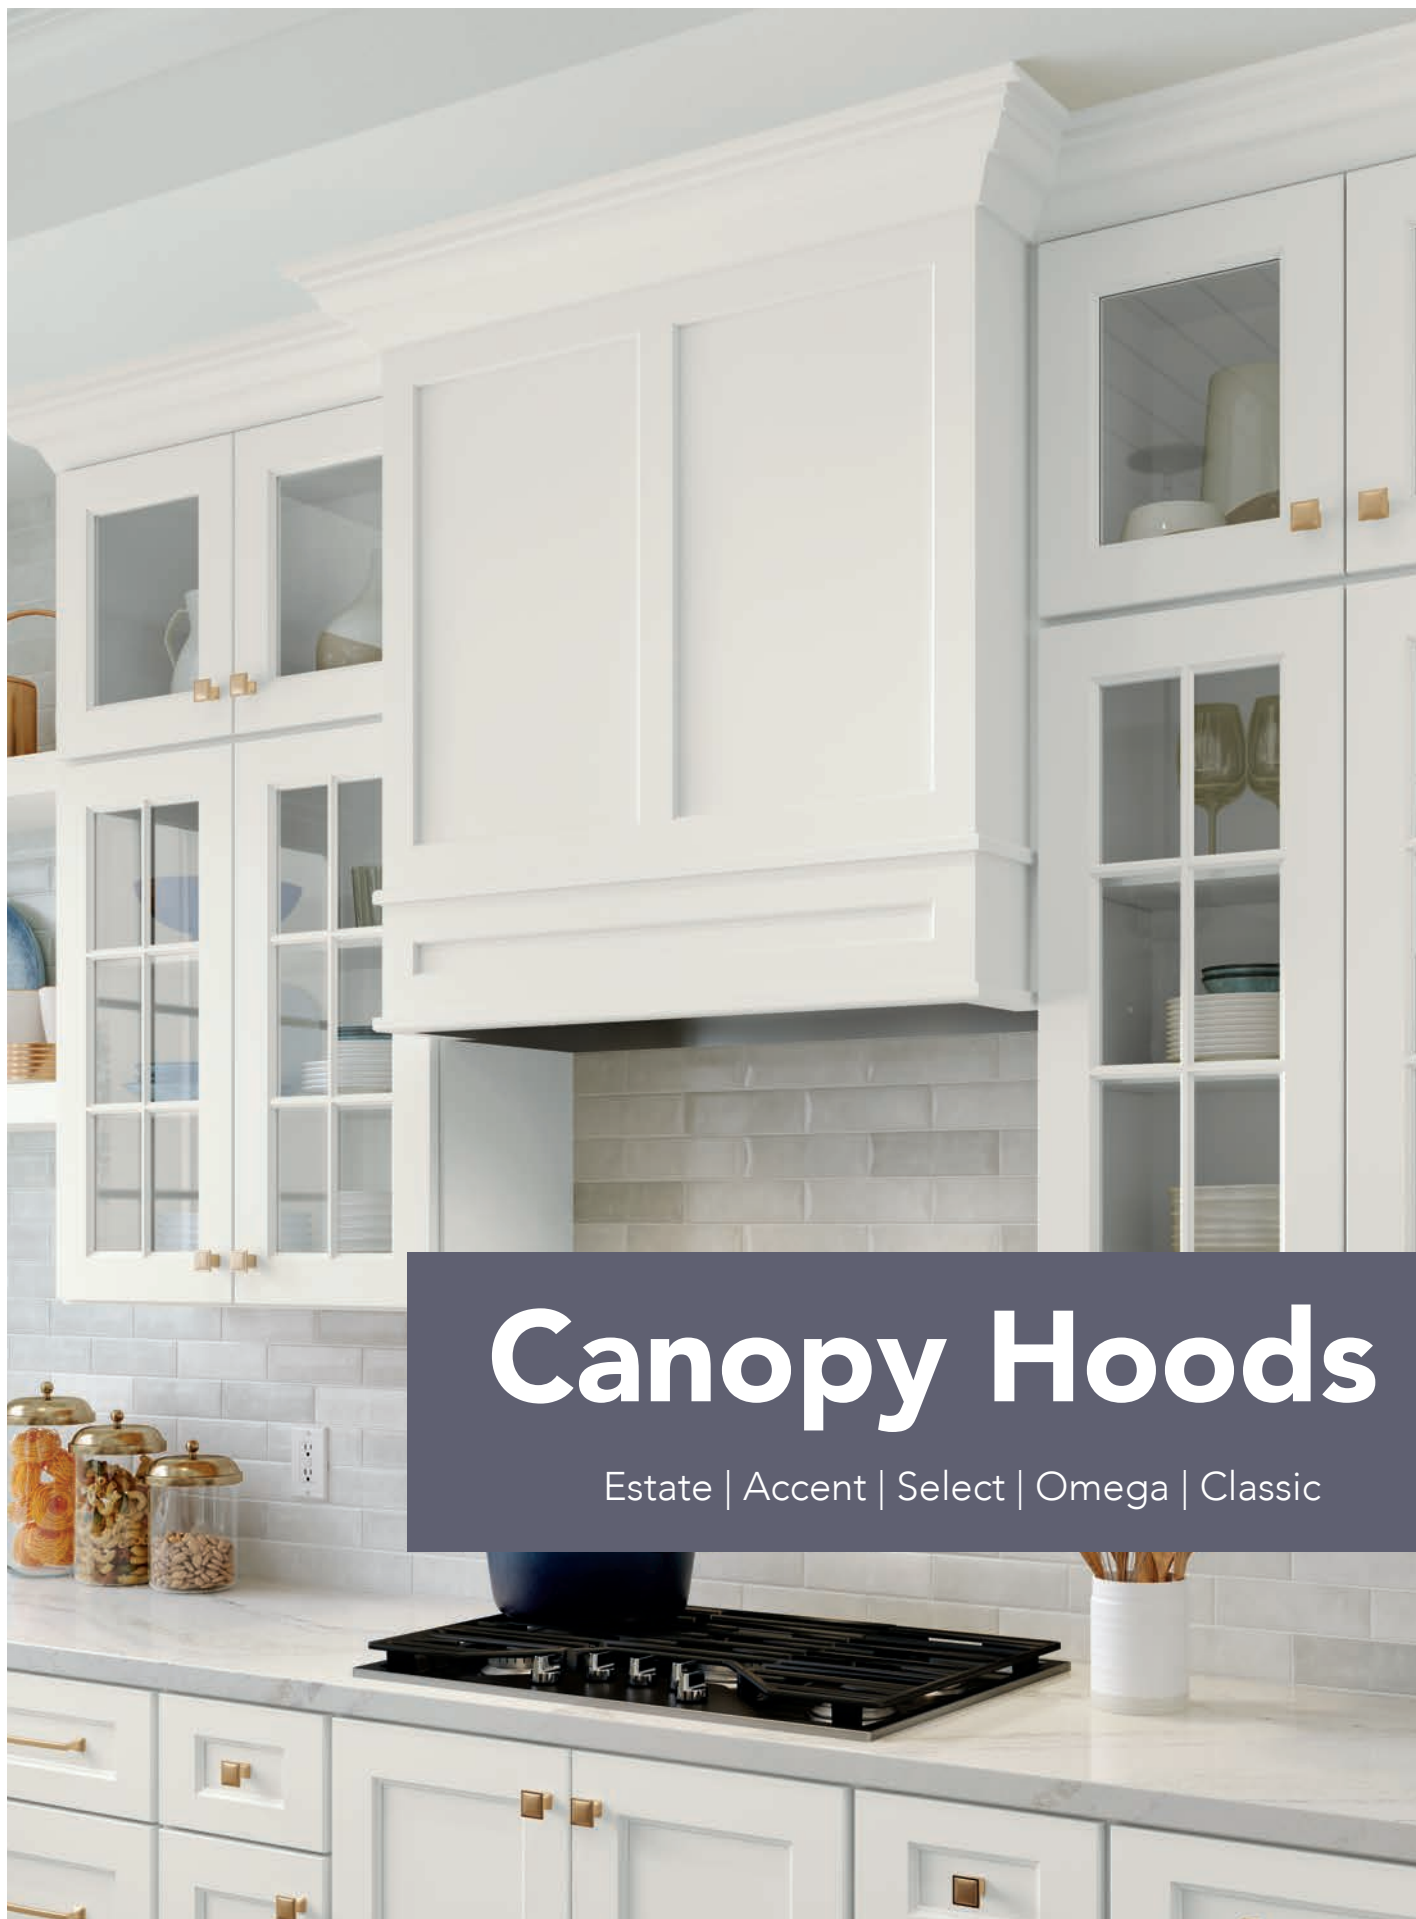

# Canopy Hoods

Estate | Accent | Select | Omega | Classic

**H24"**