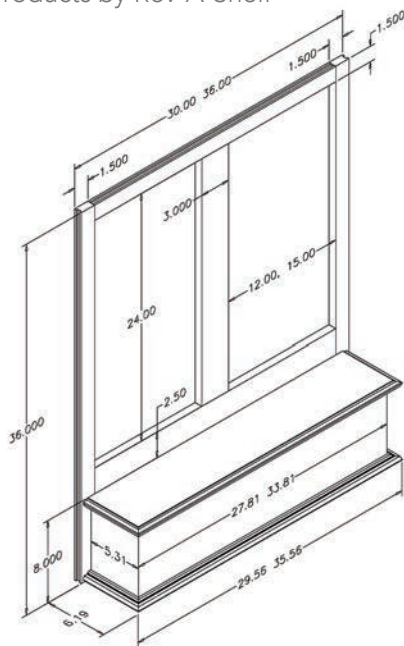

H36"

Straight Accent

- Available in 30" and 36" widths, arched valances
- Available in 36" height
- Available in maple, cherry, rift white oak, red oak and alder
- All surfaces sanded to 220 grit; ready to finish
- Simply attaches to adjacent cabinets
- Add cabinet doors or design panels above valance to create custom look (cabinet doors not included)
- An economical alternative to standalone hoods
- Includes a silver metallic powder-coated liner that accommodates all Broan ventilation offered by Omega National Products by Rev-A-Shelf®

36" Straight Accent Canopy

Straight Accent Range Hood W30" x H36"

PRODUCT	SPECIES	SLP
R5230SMB1MUF1	Maple	$429.70
R5230SMB1CUF1	Cherry	$460.75
R5230SMB17UF1	Rift White Oak	$460.75
R5230SMB1OUF1	Red Oak	$407.85
R5230SMB1QUF1	Alder	$460.75

Straight Accent Range Hood W36" x H36"

PRODUCT	SPECIES	SLP
R5236SMB1MUF1	Maple	$552.20
R5236SMB1CUF1	Cherry	$566.50
R5236SMB17UF1	Rift White Oak	$566.50
R5236SMB1OUF1	Red Oak	$535.50
R5236SMB1QUF1	Alder	$577.40