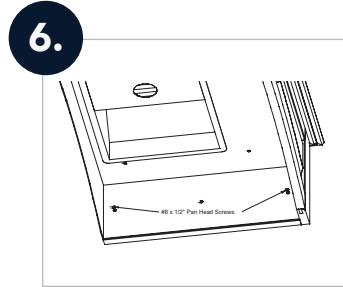

6. Fasten wood range hood to liner w/ (4) screws