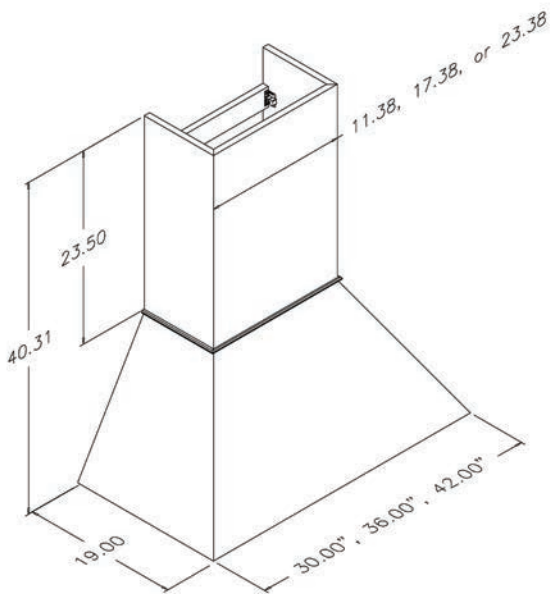

Euro Wood Range Hood

- Perfect for today's transitional/ contemporary styling in the kitchen
- Available in 30", 36" and 42" widths
- Available in maple, cherry, rift white oak, red oak and alder
- All surfaces sanded to 220 grit; ready to finish
- Compatible with Signature Series Hood Chimneys up to 42" width (sold separately)
- Installs easily using our standard French cleat hanging system
- Includes a silver metallic powder-coated liner that accommodates all Broan ventilation offered by Omega National Products by Rev-A-Shelf®