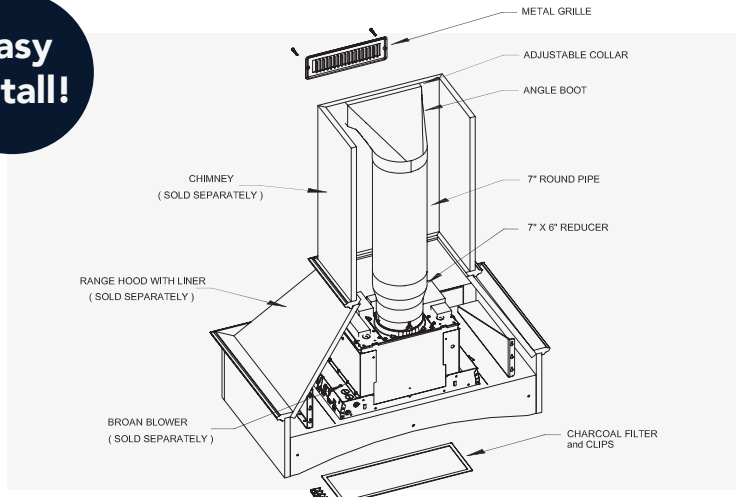

# Hood Installation

Easy Install!

Note: Ductless Kit not recommended for use with 30" hood chimney