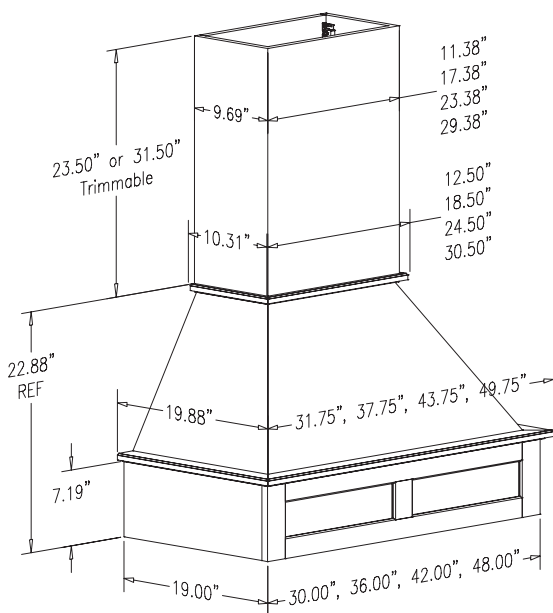

Signature Craftsman Straight

- Designed with flat panel valance
- Available in 30", 36", 42" and 48" widths
- Available in maple, cherry, rift white oak, red oak and alder
- All surfaces sanded to 220 grit; ready to finish
- Installs easily using our standard French cleat hanging system
- Includes a silver metallic powder-coated liner that accommodates all Broan ventilation offered by Omega National Products by Rev-A-Shelf®

36" Signature Craftsman Straight Flat Panel Valance with Chimney (sold separately)

Designed for easy installation, featuring a removable, matching, trimmable chimney (sold separately - page 20)

Signature Craftsman Range Hood Straight W30"

PRODUCT	SPECIES	SLP
R2030SMB1MUF1	Maple	$1125.10
R2030SMB1CUF1	Cherry	$1186.10
R2030SMB17UF1	Rift White Oak	$1186.10
R2030SMB1OUF1	Red Oak	$1118.30
R2030SMB1QUF1	Alder	$1186.10

Signature Craftsman Range Hood Straight W36"

PRODUCT	SPECIES	SLP
R2036SMB1MUF1	Maple	$1191.00
R2036SMB1CUF1	Cherry	$1270.65
R2036SMB17UF1	Rift White Oak	$1270.65
R2036SMB1OUF1	Red Oak	$1188.25
R2036SMB1QUF1	Alder	$1270.65

Signature Craftsman Range Hood Straight W42"

PRODUCT	SPECIES	SLP
R2042SMB1MUF1	Maple	$1291.20
R2042SMB1CUF1	Cherry	$1381.65
R2042SMB17UF1	Rift White Oak	$1381.65
R2042SMB1OUF1	Red Oak	$1202.30
R2042SMB1QUF1	Alder	$ 1381.65

Signature Craftsman Range Hood Straight W48"

PRODUCT	SPECIES	SLP
R2048SMB1MUF1	Maple	$1338.20
R2048SMB1CUF1	Cherry	$1431.25
R2048SMB17UF1	Rift White Oak	$1431.25
R2048SMB1OUF1	Red Oak	$1237.95
R2048SMB1QUF1	Alder	$1431.25