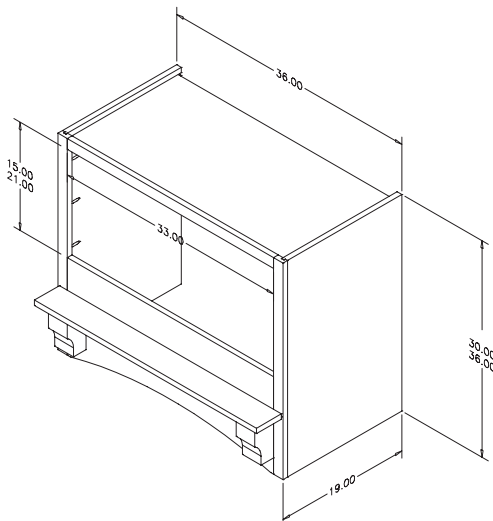

Signature Mantel Range Hood

- Available in 30" or 36" widths and 30" or 36" heights
- Available in maple, cherry and red oak
- All surfaces sanded to 220 grit; ready to finish
- Includes 4" deep mantel shelf with corbels
- Shelf and corbels come attached
- Add doors of any style to match your kitchen design
- Includes a silver metallic powder-coated liner that accommodates all Broan ventilation offered by Omega National Products by Rev-A-Shelf®

Note: this hood attaches using standard cabinet mounting methods

Signature Mantel Range Hood W30" x H30"

PRODUCT	SPECIES	SLP
R09B30SMB1MUF1	Maple	$1297.75
R09B30SMB1CUF1	Cherry	$1303.50
R09B30SMB1OUF1	Red Oak	$1249.85

Signature Mantel Range Hood W30" x H36"

PRODUCT	SPECIES	SLP
R09C30SMB1MUF1	Maple	$1378.50
R09C30SMB1CUF1	Cherry	$1376.30
R09C30SMB1OUF1	Red Oak	$1315.90

Signature Mantel Range Hood W36" x H30"

PRODUCT	SPECIES	SLP
R09B36SMB1MUF1	Maple	$1342.75
R09B36SMB1CUF1	Cherry	$1355.00
R09B36SMB1OUF1	Red Oak	$1295.00

Signature Mantel Range Hood W36" x H36"

PRODUCT	SPECIES	SLP
R09C36SMB1MUF1	Maple	$1423.30
R09C36SMB1CUF1	Cherry	$1429.00
R09C36SMB1OUF1	Red Oak	$1361.75