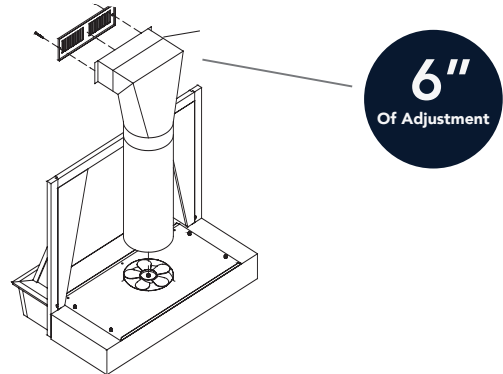

Interior Ductwork Kit

PRODUCT	DESCRIPTION	SLP
90360DUC1	Interior Ductwork Kit	$217.50
903720007	Replacement Charcoal Filter	$66.70

Note: Not for use in 30" Range Hood Chimneys