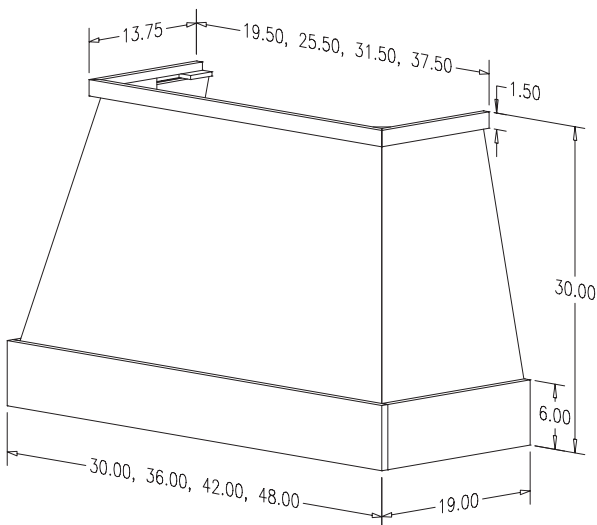

Modern Tapered

- Perfect for today's transitional/ contemporary styling in the kitchen
- Available in 30", 36", 42" and 48" widths
- Available in maple, cherry, rift white oak, red oak, alder and paint-grade
- All surfaces sanded to 220 grit; ready to finish
- Installs easily using our standard French cleat hanging system
- Includes a silver metallic powder-coated liner that accommodates all Broan ventilation offered by Omega National Products by Rev-A-Shelf®

30" Modern Tapered Hood with Chimney (sold separately)

Designed for easy installation, featuring a removable, matching, trimmable chimney (sold separately - page 21)

Modern Tapered Range Hood W30"

PRODUCT	SPECIES	SLP
R29T030SMB1MUF1	Maple	$1125.20
R29T030SMB1CUF1	Cherry	$1125.25
R29T030SMB17UF1	Rift White Oak	$1125.25
R29T030SMB1OUF1	Red Oak	$1096.20
R29T030SMB1QUF1	Alder	$1191.90
R29T030SMB1XUF1	Paint-Grade	$945.40

Modern Tapered Range Hood W36"

PRODUCT	SPECIES	SLP
R29T036SMB1MUF1	Maple	$1136.80
R29T036SMB1CUF1	Cherry	$1165.80
R29T036SMB17UF1	Rift White Oak	$1165.80
R29T036SMB1OUF1	Red Oak	$1131.00
R29T036SMB1QUF1	Alder	$1450.00
R29T036SMB1XUF1	Paint-Grade	$986.00

Modern Tapered Range Hood W42"

PRODUCT	SPECIES	SLP
R29T042SMB1MUF1	Maple	$1238.30
R29T042SMB1CUF1	Cherry	$1281.80
R29T042SMB17UF1	Rift White Oak	$1281.80
R29T042SMB1OUF1	Red Oak	$1232.50
R29T042SMB1QUF1	Alder	$1351.40
R29T042SMB1XUF1	Paint-Grade	$1096.25

Modern Tapered Range Hood W48"

PRODUCT	SPECIES	SLP
R29T048SMB1MUF1	Maple	$1276.00
R29T048SMB1CUF1	Cherry	$1310.80
R29T048SMB17UF1	Rift White Oak	$1310.80
R29T048SMB1OUF1	Red Oak	$1270.00
R29T048SMB1QUF1	Alder	$1392.00
R29T048SMB1XUF1	Paint-Grade	$1145.00