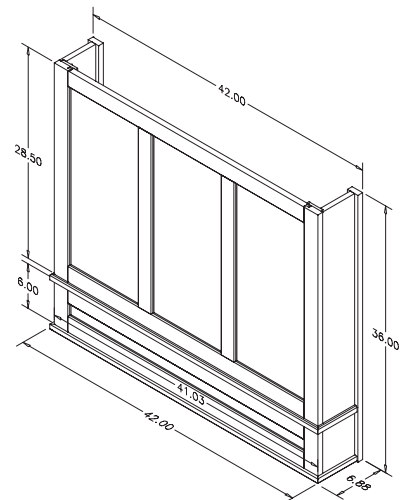

H36"

Estate Series Canopy

- Perfect for today's transitional/ contemporary styling in the kitchen
- Available in 30", 36" and 42" widths
- Available in 36" height
- Available in maple, cherry, rift white oak, red oak and alder
- All surfaces sanded to 220 grit; ready to finish
- Mounts between wall cabinets
- Includes a silver metallic powder-coated liner that accommodates all Broan ventilation offered by Omega National Products by Rev-A-Shelf®

Estate Series Canopy W30" x H36"

PRODUCT	SPECIES	SLP
R19C930SMB1MUF1	Maple	$1102.00
R19C930SMB1CUF1	Cherry	$1145.50
R19C930SMB17UF1	Rift White Oak	$1145.50
R19C930SMB1OUF1	Red Oak	$1009.20
R19C930SMB1QUF1	Alder	$1171.60

Estate Series Canopy W36" x H36"

PRODUCT	SPECIES	SLP
R19C936SMB1MUF1	Maple	$1235.40
R19C936SMB1CUF1	Cherry	$1212.20
R19C936SMB17UF1	Rift White Oak	$1212.20
R19C936SMB1OUF1	Red Oak	$1131.00
R19C936SMB1QUF1	Alder	$1316.60

Estate Series Canopy W42" x H36"

PRODUCT	SPECIES	SLP
R19C942SMB1MUF1	Maple	$1577.60
R19C942SMB1CUF1	Cherry	$1542.80
R19C942SMB17UF1	Rift White Oak	$1542.80
R19C942SMB1OUF1	Red Oak	$1537.00
R19C942SMB1QUF1	Alder	$1896.60