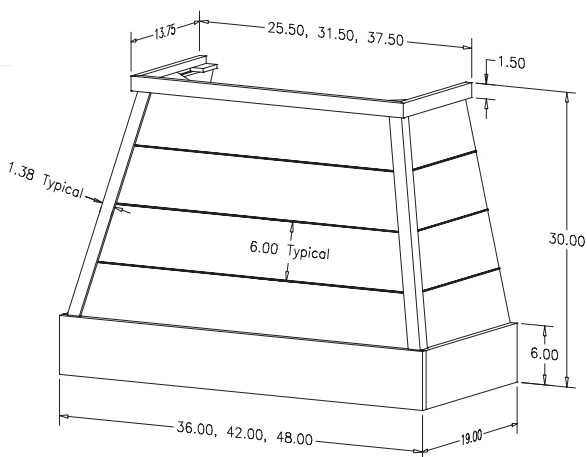

Modern Farmhouse Shiplap Tapered

- Perfect for today's transitional/ contemporary styling in the kitchen
- Available in 30", 36", 42" and 48" widths (30" not available with brackets)
- Available in maple, cherry, rift white oak, red oak, alder and paint-grade
- All surfaces sanded to 220 grit; ready to finish
- Installs easily using our standard French cleat hanging system
- Includes a silver metallic powder-coated liner that accommodates all Broan ventilation offered by Omega National Products by Rev-A-Shelf®

30" Modern Farmhouse Shiplap Tapered Hood with Chimney (sold separately)

Designed for easy installation, featuring a removable, matching, trimmable chimney (sold separately - page 22)

Modern Farmhouse Shiplap Tapered Range Hood W30"

PRODUCT	SPECIES	SLP
R19T030SMB1MUF1	Maple	$1044.00
R19T030SMB1CUF1	Cherry	$1061.90
R19T030SMB17UF1	Rift White Oak	$1061.90
R19T030SMB1OUF1	Red Oak	$1048.40
R19T030SMB1QUF1	Alder	$1163.69
R19T030SMB1XUF1	Paint-Grade	$991.80

Modern Farmhouse Shiplap Tapered Range Hood W36"

PRODUCT	SPECIES	SLP
R19T036SMB1MUF1	Maple	$1063.00
R19T036SMB1CUF1	Cherry	$1052.95
R19T036SMB17UF1	Rift White Oak	$1052.95
R19T036SMB1OUF1	Red Oak	$1104.40
R19T036SMB1QUF1	Alder	$1184.95
R19T036SMB1XUF1	Paint-Grade	$1012.00

Modern Farmhouse Shiplap Tapered Range Hood W42"

PRODUCT	SPECIES	SLP
R19T042SMB1MUF1	Maple	$1167.05
R19T042SMB1CUF1	Cherry	$1162.60
R19T042SMB17UF1	Rift White Oak	$1162.60
R19T042SMB1OUF1	Red Oak	$1191.70
R19T042SMB1QUF1	Alder	$1331.55
R19T042SMB1XUF1	Paint-Grade	$1110.70

Modern Farmhouse Shiplap Tapered Range Hood W48"

PRODUCT	SPECIES	SLP
R19T048SMB1MUF1	Maple	$1189.45
R19T048SMB1CUF1	Cherry	$1170.45
R19T048SMB17UF1	Rift White Oak	$1170.45
R19T048SMB1OUF1	Red Oak	$1211.80
R19T048SMB1QUF1	Alder	$1357.25
R19T048SMB1XUF1	Paint-Grade	$1131.00