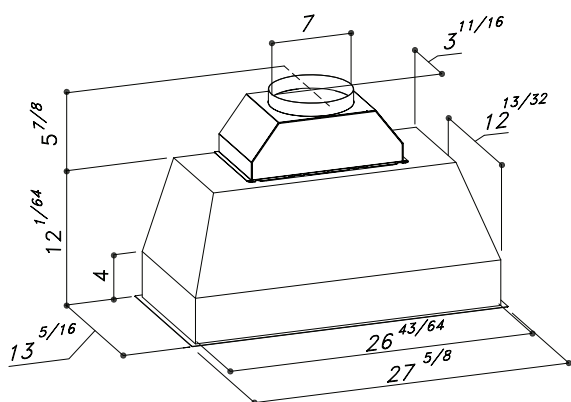

Sirius Ventilation

Sirius 960 CFM Power Module

- Clean European design with professional-style appearance and performance (960 CFM)
- Produced using 430-grade stainless steel
- Stainless baffle filters are easily removed for cleaning (dishwasher safe)
- Dual aluminum die cast motors
- Very quiet operation - 66 dBA / Sones on High: 5.1
- 4-speed push button control offers greater CFM flexibility: 960 CFM, 660 CFM, 480 CFM and 300 CFM
- 10 minute delay off timer
- Includes LED lighting
  Wattage: 2 x 4W LED spot for 34"
- As with all pro-style ventilation, exterior ducting is recommended
- Weight: 39 lbs
- 3-year limited warranty

Enhance performance without sacrificing style with our Sirius Ventilation System. These high-performance ventilators offer exceptional ventilation with a powerful 960 CFM at the cooktop, complemented by durable stainless steel baffle filters for maximum efficiency.

Some of our Wood Range Hood styles with 36" minimum widths come equipped with liners that are perfectly tailored for the Sirius system. Our Signature, Signature Craftsman, and Artisan style hoods now include liners compatible with this system as standard.

Visit omeganationalproducts.com to browse part numbers and explore our extensive range of wood accessories. The vast majority of our product line is proudly made by Omega National Products, right here in the US.