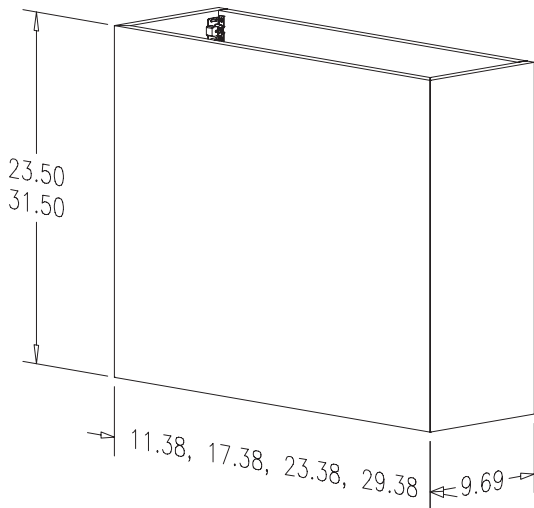

Signature Series Chimneys

- Designed to fit Signature Series and Euro Wood Range Hoods (sold separately)
- Available in 30", 36", 42" and 48" widths
- Available in maple, cherry, rift white oak, red oak, alder and paint-grade
- All surfaces sanded to 220 grit; ready to finish
- Available in Standard (23-1/2") or Tall (31-1/2") heights
- Includes (1) Signature Series Chimney and (2) Chimney Mounting Boards
- Chimneys are trimmable to desired height
- Designed to fit Signature Series and Euro Wood Range Hoods up to 42" widths (sold separately)

(1) Signature Series Chimney

+

(2) Chimney Mounting Boards

Signature/Euro Hood Chimney W30"

STANDARD PART # 23-1/2"H	SLP	TALL PART # - 31-1/2"H	SLP	SPECIES
RCH30MUF1	$245.55	RCHT30MUF1	$271.70	Maple
RCH30CUF1	$249.25	RCHT30CUF1	$271.95	Cherry
RCH307UF1	$249.25	RCHT307UF1	$271.95	Rift White Oak
RCH30OUF1	$229.90	RCHT30OUF1	$245.00	Red Oak
RCH30QUF1	$249.90	RCHT30QUF1	$271.95	Alder
RCH30XUF1	$187.50	RCHT30XUF1	$225.00	Paint-Grade

Signature/Euro Hood Chimney W36"

STANDARD PART # 23-1/2"H	SLP	TALL PART # - 31-1/2"H	SLP	SPECIES
RCH36MUF1	$248.60	RCHT36MUF1	$321.90	Maple
RCH36CUF1	$263.25	RCHT36CUF1	$326.50	Cherry
RCH367UF1	$263.25	RCHT367UF1	$326.50	Rift White Oak
RCH36OUF1	$239.90	RCHT36OUF1	$301.10	Red Oak
RCH36QUF1	$266.50	RCHT36QUF1	$319.80	Alder
RCH36XUF1	$199.85	RCHT36XUF1	$267.50	Paint-Grade

Signature/Euro Hood Chimney W42"

STANDARD PART # 23-1/2"H	SLP	TALL PART # - 31-1/2"H	SLP	SPECIES
RCH42MUF1	$278.45	RCHT42MUF1	$329.80	Maple
RCH42CUF1	$287.10	RCHT42CUF1	$334.40	Cherry
RCH427UF1	$287.10	RCHT427UF1	$334.40	Rift White Oak
RCH42OUF1	$259.55	RCHT42OUF1	$309.00	Red Oak
RCH42QUF1	$290.90	RCHT42QUF1	$327.65	Alder
RCH42XUF1	$236.70	RCHT42XUF1	$276.70	Paint-Grade

Signature Hood Chimney W48" *

STANDARD PART # 23-1/2"H	SLP	TALL PART # - 31-1/2"H	SLP	SPECIES
RCH48MUF1	$300.35	RCHT48MUF1	$391.10	Maple
RCH48CUF1	$310.35	RCHT48CUF1	$413.60	Cherry
RCH487UF1	$310.35	RCHT487UF1	$413.60	Rift White Oak
RCH48OUF1	$278.70	RCHT48OUF1	$375.45	Red Oak
RCH48QUF1	$314.70	RCHT48QUF1	$403.40	Alder
RCH48XUF1	$255.15	RCHT48XUF1	$319.70	Paint-Grade

Size Not Available for Euro Hoods*