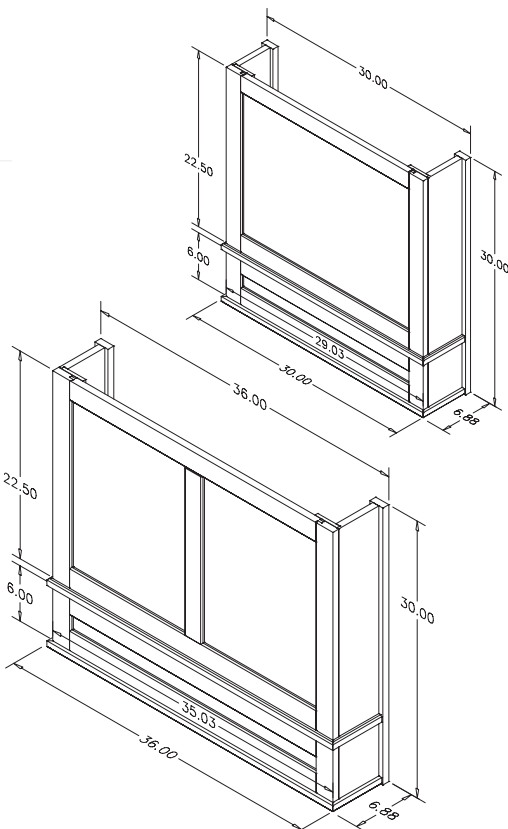

Estate Series Canopy

H30"

- Perfect for today's transitional/ contemporary styling in the kitchen
- Available in 30" and 36" widths
- Available in 30" height
- Available in maple, cherry, rift white oak, red oak and alder
- All surfaces sanded to 220 grit; ready to finish
- Mounts between wall cabinets
- Includes a silver metallic powder-coated liner that accommodates all Broan ventilation offered by Omega National Products by Rev-A-Shelf®

30" Estate Series Canopy