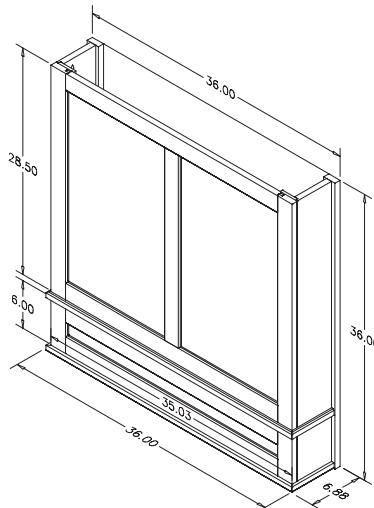

H36"

Estate Series Canopy

- Perfect for today's transitional/ contemporary styling in the kitchen
- Available in 30", 36" and 42" widths
- Available in 36" height
- Available in maple, cherry, rift white oak, red oak and alder
- All surfaces sanded to 220 grit; ready to finish
- Mounts between wall cabinets
- Includes a silver metallic powder-coated liner that accommodates all Broan ventilation offered by Omega National Products by Rev-A-Shelf®

Estate Series Canopy W30" x H36"

PRODUCT	SPECIES	SLP
R19C930SMB1MUF1	Maple	$1102.00
R19C930SMB1CUF1	Cherry	$1145.50
R19C930SMB17UF1	Rift White Oak	$1145.50
R19C930SMB1OUF1	Red Oak	$1009.20
R19C930SMB1QUF1	Alder	$1171.60

Estate Series Canopy W36" x H36"

PRODUCT	SPECIES	SLP
R19C936SMB1MUF1	Maple	$1235.40
R19C936SMB1CUF1	Cherry	$1212.20
R19C936SMB17UF1	Rift White Oak	$1212.20
R19C936SMB1OUF1	Red Oak	$1131.00
R19C936SMB1QUF1	Alder	$1316.60

Estate Series Canopy W42" x H36"

PRODUCT	SPECIES	SLP
R19C942SMB1MUF1	Maple	$1577.60
R19C942SMB1CUF1	Cherry	$1542.80
R19C942SMB17UF1	Rift White Oak	$1542.80
R19C942SMB1OUF1	Red Oak	$1537.00
R19C942SMB1QUF1	Alder	$1896.60