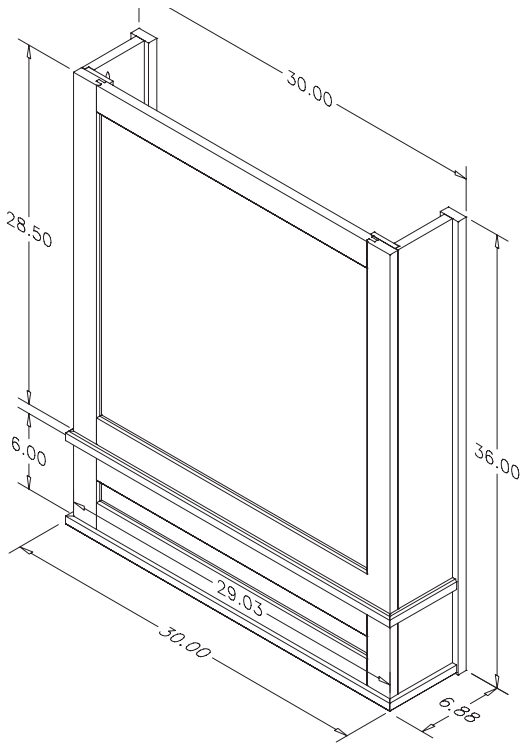

H36"

Estate Series Canopy

- Perfect for today's transitional/ contemporary styling in the kitchen
- Available in 30", 36" and 42" widths
- Available in 36" height
- Available in maple, cherry, rift white oak, red oak and alder
- All surfaces sanded to 220 grit; ready to finish
- Mounts between wall cabinets
- Includes a silver metallic powder-coated liner that accommodates all Broan ventilation offered by Omega National Products by Rev-A-Shelf®

Estate Series Canopy W30" x H36"

PRODUCT	SPECIES	SLP
R19C930SMB1MUF1	Maple	$1102.00
R19C930SMB1CUF1	Cherry	$1145.50
R19C930SMB17UF1	Rift White Oak	$1145.50
R19C930SMB1OUF1	Red Oak	$1009.20
R19C930SMB1QUF1	Alder	$1171.60

Estate Series Canopy W36" x H36"

PRODUCT	SPECIES	SLP
R19C936SMB1MUF1	Maple	$1235.40
R19C936SMB1CUF1	Cherry	$1212.20
R19C936SMB17UF1	Rift White Oak	$1212.20
R19C936SMB1OUF1	Red Oak	$1131.00
R19C936SMB1QUF1	Alder	$1316.60

Estate Series Canopy W42" x H36"

PRODUCT	SPECIES	SLP
R19C942SMB1MUF1	Maple	$1577.60
R19C942SMB1CUF1	Cherry	$1542.80
R19C942SMB17UF1	Rift White Oak	$1542.80
R19C942SMB1OUF1	Red Oak	$1537.00
R19C942SMB1QUF1	Alder	$1896.60