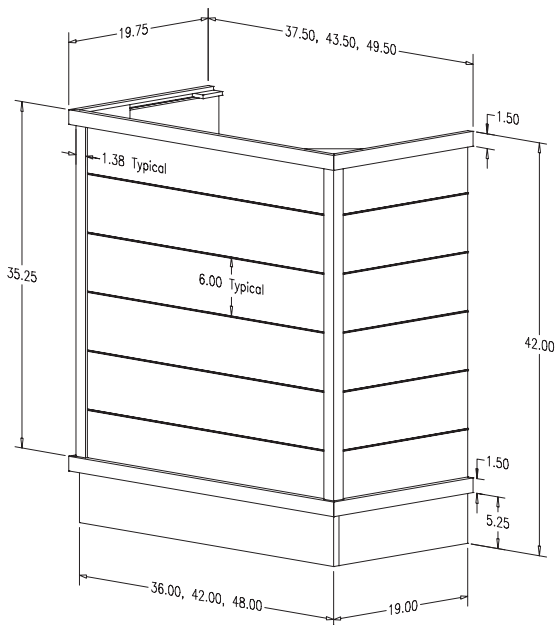

Modern Farmhouse Shiplap Straight

- Perfect for today's transitional/ contemporary styling in the kitchen
- Available in 36", 42" and 48" widths
- Available in maple, cherry, rift white oak, red oak and alder
- All surfaces sanded to 220 grit; ready to finish
- Design allows for trimming to desired height
- Installs easily using our standard French cleat hanging system
- Includes a silver metallic powder-coated liner that accommodates all Broan ventilation offered by Omega National Products by Rev-A-Shelf®

36" Modern Farmhouse Shiplap Range Hood

Modern Farmhouse Shiplap Straight Range Hood W36"

PRODUCT	SPECIES	SLP
R19SS036SMB1MUF1	Maple	$1525.00
R19SS036SMB1CUF1	Cherry	$1595.00
R19SS036SMB17UF1	Rift White Oak	$1595.00
R19SS036SMB1OUF1	Red Oak	$1496.40
R19SS036SMB1QUF1	Alder	$1595.00

Modern Farmhouse Shiplap Straight Range Hood W42"

PRODUCT	SPECIES	SLP
R19SS042SMB1MUF1	Maple	$1653.00
R19SS042SMB1CUF1	Cherry	$1725.50
R19SS042SMB17UF1	Rift White Oak	$1725.50
R19SS042SMB1OUF1	Red Oak	$1595.00
R19SS042SMB1QUF1	Alder	$1769.00

Modern Farmhouse Shiplap Straight Range Hood W48"

PRODUCT	SPECIES	SLP
R19SS048SMB1MUF1	Maple	$1682.00
R19SS048SMB1CUF1	Cherry	$1769.00
R19SS048SMB17UF1	Rift White Oak	$1769.00
R19SS048SMB1OUF1	Red Oak	$1653.00
R19SS048SMB1QUF1	Alder	$1783.50